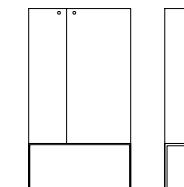

Range of cabinets: night-table, weekly, bar unit, secretaire, wardrobe, consolle and consolle with drawers. MDF frame. Glossy or mat lacquered outer finishing, inner finishing in the same mat lacquered colour. Metal base bronze or satin nickel finished. Full extension drawers with soft close.

Settimanale/Weekly

Comodino/Night table

Secretaire - Bar/
Secretaire - Bar unit

Armadio/Wardrobe

Consolle cassetti/Consolle
with drawers

Consolle/Consolle

IVANOREDAELLI

prodotto e distribuito da:
redaelli di piero redaelli e c. s.n.c.
www.ivanoredaelli.com