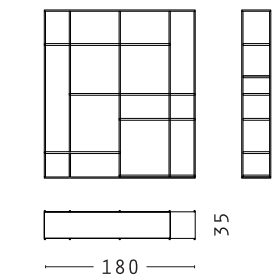

Disponibile nelle seguenti versioni:

VERS. A: 180x35 h. 200 con 5 ripiani  
VERS. B: 180x35 h. 200 con 7 ripiani  
VERS. C: 180x35 h. 120 con 4 ripiani

Pezzo unico.

Bookshelf with metal frame diam. 1.5mm., mat painted.

Available in the following colours: RAL 9005, RAL 7033, RAL 7002, RAL 7011, RAL 6012.

Metal shelves, with shelves inserting option in following materials: inlaid Canaletto walnut, grain leather or marbles from collection.

Available in the following versions:

VERS. A: 180x35 h. 200 with 5 shelves  
VERS. B: 180x35 h. 200 with 7 shelves  
VERS. C: 130x35 h. 120 with 4 shelves

One piece unit.

vers. A

vers. B

vers. C

vers. A

IVANOREDAELLI