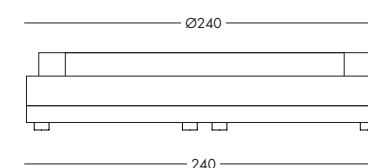

glamour

glamour

design Ennio Arosio - Ivano Redaelli

Letto con struttura in legno, base microforata per la traspirazione del materasso, imbottitura in poliuretano, accoppiato poliuretano/velutino. Rivestimento sfoderabile in tessuto, pelle e cuoio pieno fiore con cuciture marcapunto.

Piedi in ABS colore nero h cm. 5,5

Misure materasso   Ingombro
diam. 238   diam. 265

Disponibile materasso tondo diam. cm.238.

Mod.1 materasso in poliuretano densità 30

Mod.2 materasso a molle insacchettate

Bed with wooden frame, micropunched base for mattress transpiration, padding in polyurethane, combined polyurethane-velveteen.

Removable covering in fabric, leather and hide "grain-leather" with stitch marker sewing.

Feet ABS black colour h. cms. 5

Mattress size   Overall dimension
diam. cms. 238   diam. cms. 265

Round mattress diam. cm. 238 available.

Mod. 1 polyurethane 30 density mattress

Mod. 2 pocket springs mattress

IVANOREDAELLI

prodotto e distribuito da:
redaelli di piero redaelli e c. s.n.c.
www.ivanoredaelli.it

© ivanoredaelli 2016 all rights reserved