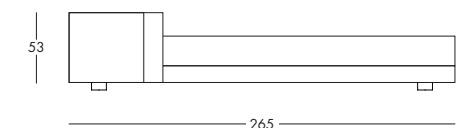

glamour

glamour

design Ennio Arosio - Ivano Redaelli

Letto con struttura in legno, base microforata per la traspirazione del materasso, imbottitura in poliuretano, accoppiato poliuretano/velutino. Rivestimento sfoderabile in tessuto, pelle e cuoio pieno fiore con cuciture marcapunto.

Piedi in ABS colore nero h cm. 5,5

Misure materasso   Ingombro
diam. 238   diam. 265

Disponibile materasso tondo diam. cm.238.

Mod.1 materasso in poliuretano densità 30

Mod.2 materasso a molle insacchettate

Bed with wooden frame, micropunched base for mattress transpiration, padding in polyurethane, combined polyurethane-velveteen.

Removable covering in fabric, leather and hide "grain-leather" with stitch marker sewing.

Feet ABS black colour h. cms. 5

Mattress size   Overall dimension
diam. cms. 238   diam. cms. 265

Round mattress diam. cm. 238 available.

Mod. 1 polyurethane 30 density mattress

Mod. 2 pocket springs mattress

IVANOREDAELLI

prodotto e distribuito da:
redaelli di piero redaelli e c. s.n.c.
www.ivanoredaelli.it

© ivanoredaelli 2016 all rights reserved