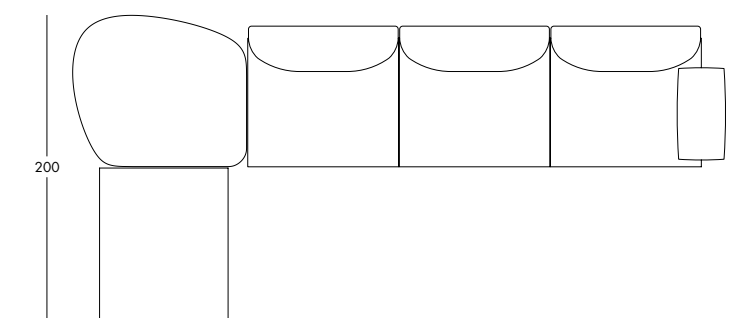

pinkerton

pinkerton

design Francesco Beltoni

Divano.
struttura in legno multistrato, imbottitura in poliuretano indeformabile accoppiato poliuretano – vellutino. Rivestimento sfoderabile in tessuto e pelle. Struttura di sostegno a trave di metallo verniciato col bronzo.

Sofa.
The seating structure is in multilayer, upholstered in a soft non-deformable mix of polyurethane and velveteen. The covering is completely removable, available in fabric and leather. The supporting metal beam structure, finished in bronze paint.