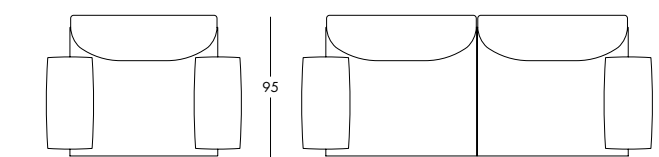

pinkerton

pinkerton

design Francesco Beltoni

Divano.
struttura in legno multistrato, imbottitura in poliuretano indeformabile accoppiato poliuretano – vellutino. Rivestimento sfoderabile in tessuto e pelle. Struttura di sostegno a trave di metallo verniciato col bronzo.

Sofa.
The seating structure is in multilayer, upholstered in a soft non-deformable mix of polyurethane and velveteen. The covering is completely removable, available in fabric and leather. The supporting metal beam structure, finished in bronze paint.