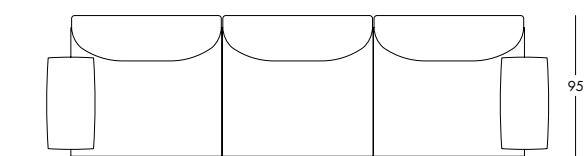

pinkerton

pinkerton

design Francesco Beltoni

Divano.
struttura in legno multistrato, imbottitura in poliuretano indeformabile accoppiato poliuretano – vellutino. Rivestimento sfoderabile in tessuto e pelle. Struttura di sostegno a trave di metallo verniciato col bronzo.

Sofa.
The seating structure is in multilayer, upholstered in a soft non-deformable mix of polyurethane and velveteen. The covering is completely removable, available in fabric and leather. The supporting metal beam structure, finished in bronze paint.