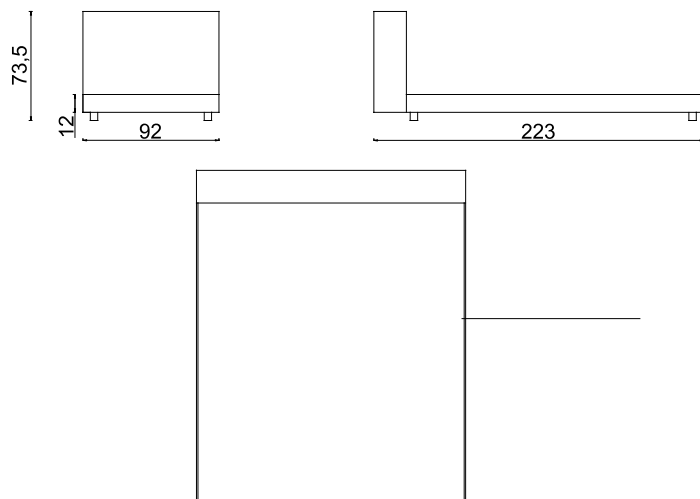

External covering in combined velveteen of polyester fibers.

Abs feet black colored. Base model with micro drilled plateau.

Removable covering.

Mattress / Size

Cm. 90X200 / cm. 92X223

Cm. 120X200 / cm. 122X223

Cm. 140X200 / cm. 142X223

Cm. 160X200 / cm. 162X223

Cm. 180X200 / cm. 182X223

Cm. 193X203 / cm. 195X226

Cm. 183X213 / cm. 185X236

Cm. 153X203 / cm. 155X226

Headboard height cm. 68 - With foot cm. 73,5

Bed base height cm. 12 - With foot cm. 17,5 - Foot cm. 5,5