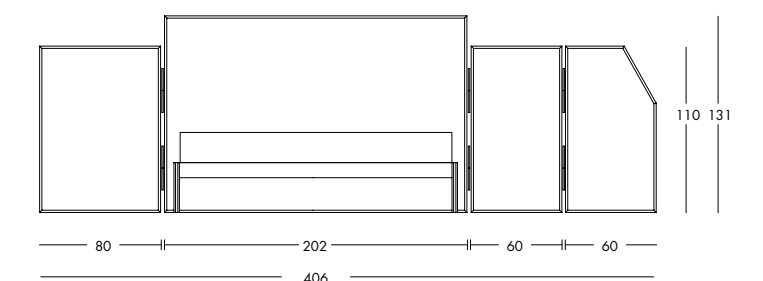

Modello/Model 3

IVANOREDAELLI

prodotto e distribuito da:
redaelli di piero redaelli e c. s.n.c.
www.ivanoredaelli.it