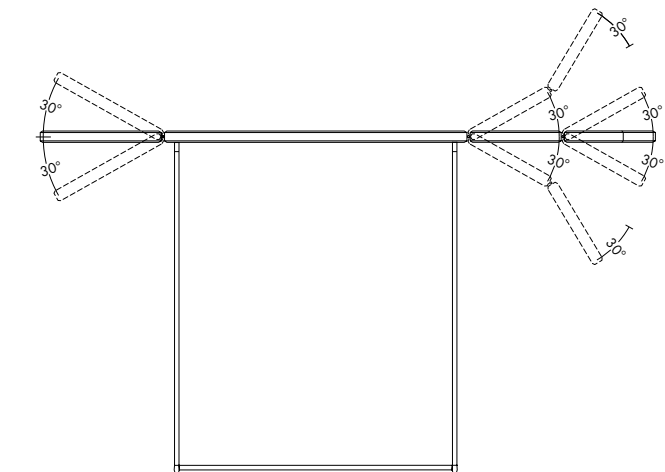

IVANOREDAELLI

prodotto e distribuito da:
redaelli di piero redaelli e c. s.n.c.
www.ivanoredaelli.it