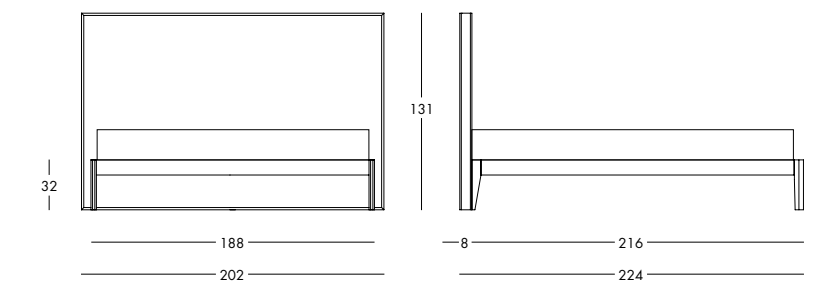

Modello/Model 1

Modello/Model 2