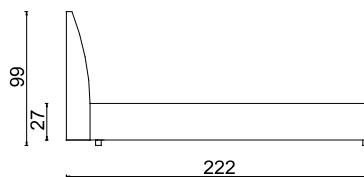

## Mattress / Size

Cm. 140X200 / cm. 149X222

Cm. 160X200 / cm. 169X222

Cm. 180X200 / cm. 189X222

Cm. 193X203 / cm. 202X225

Cm. 183X213 / cm. 192X235

Cm. 153X203 / cm. 162X225

Headboard height cm. 95 - With foot cm. 99

Bed base height cm. 27 - With foot cm. 99 - Foot cm. 4

Available with:

-Fixed spring

-storage

Adjustable spring on different level, available only for model without storage

Base with covering:

-straight

-pleat inside