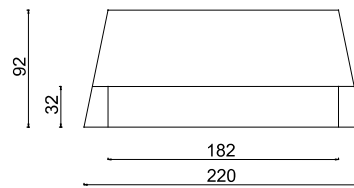

## Mattress / Size

Cm. 160X220 / cm. 220X240 bedside wide 182

Cm. 180X220 / cm. 240X240 bedside wide 206

Cm. 193X223 / cm. 256X243 bedside wide 215

Cm. 183X223 / cm. 243X253 bedside wide 235

Cm. 153X223 / cm. 213X243 bedside wide 175

## Headboard height:

-low headboard cm. 92

-high headboard cm. 135

Bed base height cm. 32 - With foot cm. 38 - Foot cm. 6

This model is available only with a fixed spring.

IVANOREDAELLI®

Prodotto e distribuito da:  
redaelli di piero redaelli e c. s.n.c.