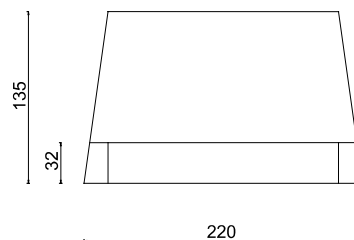

## Mattress / Size

Cm. 160X220 / cm. 220X240 bedside wide 182

Cm. 180X220 / cm. 240X240 bedside wide 206

Cm. 193X223 / cm. 256X243 bedside wide 215

Cm. 183X223 / cm. 243X253 bedside wide 235

Cm. 153X223 / cm. 213X243 bedside wide 175

## Headboard height:

-low headboard cm. 92

-high headboard cm. 135

Bed base height cm. 32 - With foot cm. 38 - Foot cm. 6

This model is available only with a fixed spring.

IVANOREDAELLI®

Prodotto e distribuito da:  
redaelli di piero redaelli e c. s.n.c.