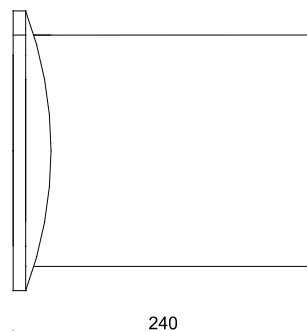

## Mattress / Size

Cm. 160X220 / cm. 220X240 bedside wide 182

Cm. 180X220 / cm. 240X240 bedside wide 206

Cm. 193X223 / cm. 256X243 bedside wide 215

Cm. 183X223 / cm. 243X253 bedside wide 235

Cm. 153X223 / cm. 213X243 bedside wide 175

## Headboard height:

-low headboard cm. 92

-high headboard cm. 135

Bed base height cm. 32 - With foot cm. 38 - Foot cm. 6

This model is available only with a fixed spring.

IVANOREDAELLI®

Prodotto e distribuito da:  
redaelli di piero redaelli e c. s.n.c.