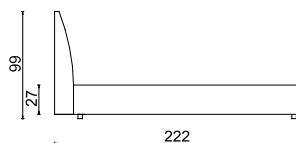

Cm. 183X213 / cm. 192X235 TB - cm. 192X240 TA

Cm. 153X203 / cm. 162X225 TB - cm. 162X230 TA

Altezza testata alta cm. 133 - Con piede cm. 37

Altezza testata bassa cm. 95 - Con piede cm. 99

Altezza base letto cm. 27 - con piede cm. 31 - piede cm. 4

Disponibile con:

-Rete fissa

-Contenitore

Rete regolabile in più posizioni, solo nella versione senza contenitore

Base con rivestimento:

-teso

-con fondopiega

*TA : testata alta

*TB: testata bassa

Upholstered bed

Wooden structure. Non-deformable polyurethane stuffing.

External covering in combined velveteen of polyester fibers.

Abs feet black coloured.

Bed spring with beech slats.

Removable covering. Removable headboard cushion not removable fabric.

Mattress / Size

Cm. 140X200 / cm. 149X222 LH - cm. 149X227 HH

Cm. 160X200 / cm. 169X222 LH - cm. 169X227 HH

Cm. 180X200 / cm. 189X222 LH - cm. 189X227 HH

Cm. 193X203 / cm. 202X225 LH - cm. 202X227 HH

Cm. 183X213 / cm. 192X235 LH - cm. 192X240 HH

Cm. 153X203 / cm. 162X225 LH - cm. 162X230 HH

High headboard height cm. 133 - With foot cm. 137

Low headboard height cm. 95 - With foot cm. 99

Bed base height cm. 27 - With foot cm. 31 - Foot cm. 4

Available with:

-Fixed spring

-storage

Adjustable spring on different level, available only for model without storage

Base with covering:

-straight

-pleat inside

*LH: low headboard

*HH: high headboard

IVANOREDAELLI®

Prodotto e distribuito da:

redaelli di piero redaelli e c. s.n.c.

www.ivanoredaelli.it

TB - LH